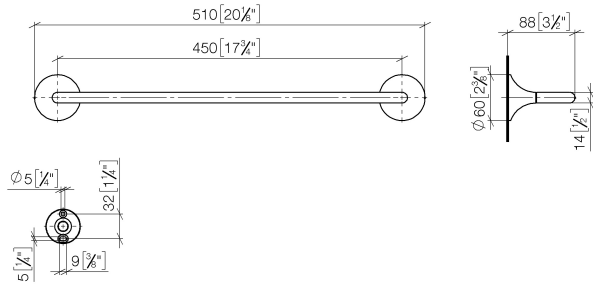

83 070 809

- gauge 450 mm
- width 510mm
- height 60 mm
- 88mm projection

	Chrome	83 070 809-00
	Brushed Platinum	83 070 809-06
	Platinum	83 070 809-08
	Dark Chrome	83 070 809-19
	Brushed Durabronze (23kt Gold)	83 070 809-28
	Brushed Bronze	83 070 809-42
	Brushed Champagne (22kt Gold)	83 070 809-46
	Champagne (22kt Gold)	83 070 809-47
	Brushed Dark Platinum	83 070 809-99

83 070 809

mm [inches]

83 070 809

Parts for other finishes can be found here: Brushed Platinum

Spare parts list

No.	Item Number	Name	Quantity used	Delivery time
1	05 30 31 025 00 90	fixing set	1	2
2	90 17 20 759 00 90	disc	1	2